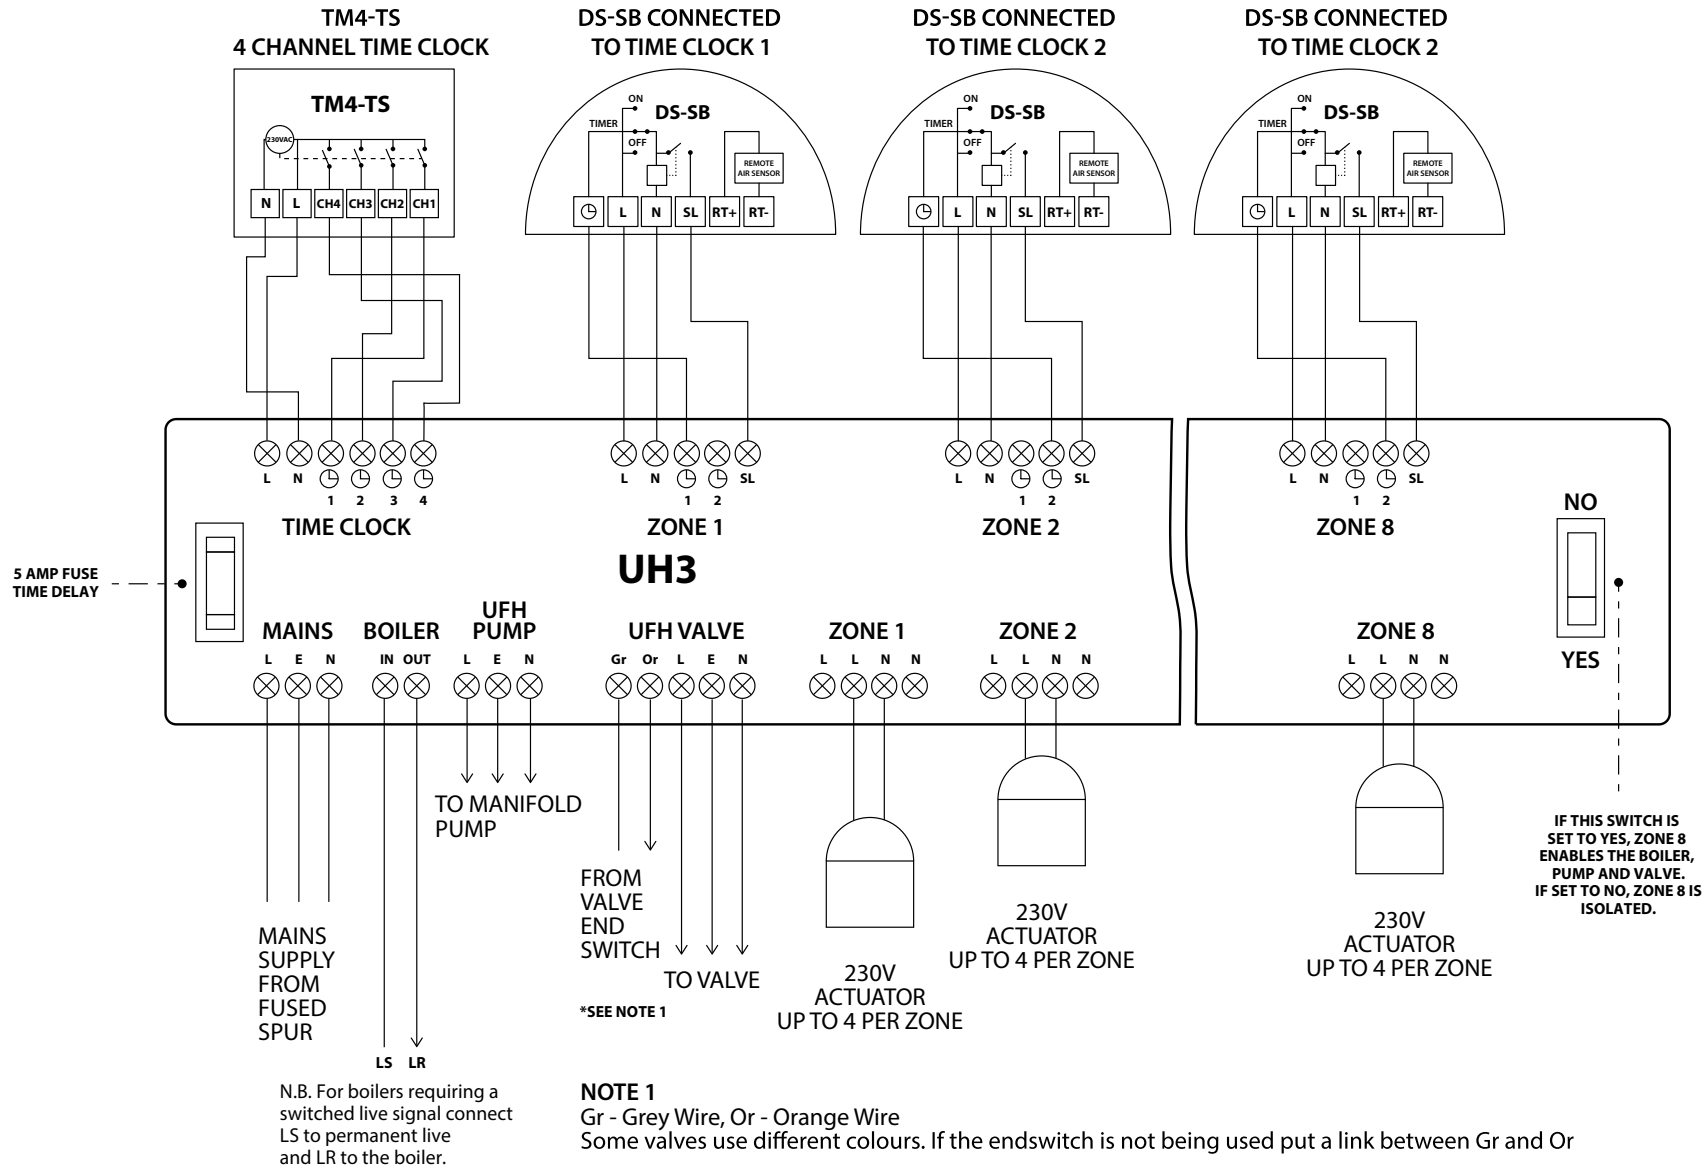

Wiring Diagram

GS UNDERFLOOR HEATING

This equipment should be installed by an appropriately qualified / registered electrician.
Ensure all wiring is correct before applying power.
The warranty does not cover any damages caused by incorrect wiring and installation.